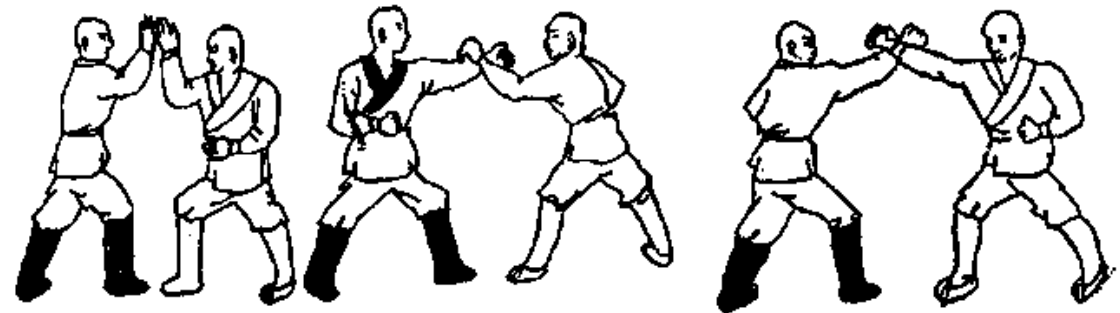

武 Cyberhwoon.com

Shaolin Erlu Liuhe Quan : Second way of Six Harmonies Boxing from Shaolin (2 ppl set)

二路少林六合拳

This article comes from CyberKwoon.com
<http://www.cyberkwoon.com>

Small Prints

1. You may copy and distribute verbatim copies of the file as you receive it, in any medium, provided that you respect and keep intact this notice.
2. You may not charge any fee for distributing this file.
3. You may include part of this file into one of your original work, provided that contents from this file should be less than half of the total content of your work AND a note indicates the origin of this content [http://www.cyberkwoon.com] AND a copy of your work is send to CyberKwoon.com.