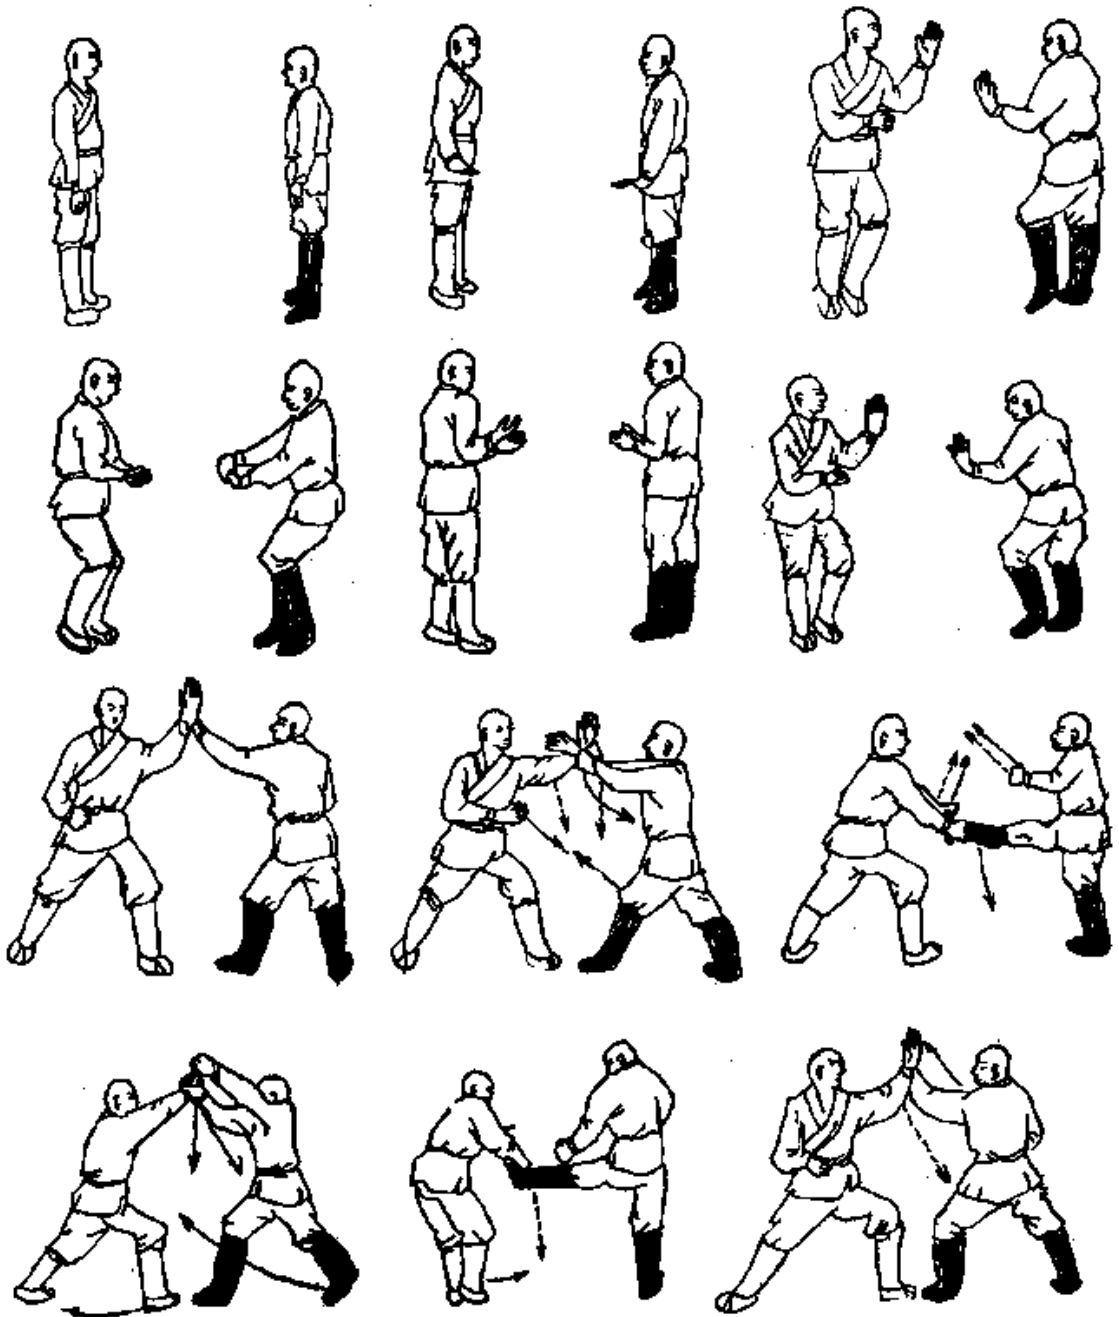

武 Cyberhwoon.com

Shaolin Erlu Liuhe Quan : Second way of Six Harmonies Boxing from Shaolin (2 ppl set)

二路少林六合拳

This article comes from CyberKwoon.com
<http://www.cyberkwoon.com>

Small Prints

1. You may copy and distribute verbatim copies of the file as you receive it, in any medium, provided that you respect and keep intact this notice.
2. You may not charge any fee for distributing this file.
3. You may include part of this file into one of your original work, provided that contents from this file should be less than half of the total content of your work AND a note indicates the origin of this content [http://www.cyberkwoon.com] AND a copy of your work is send to CyberKwoon.com.