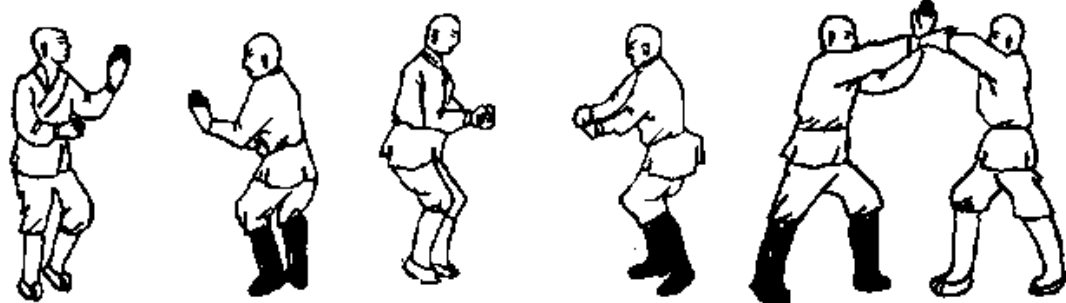

武 Cyberhwoon.com

Shaolin Erlu Liuhe Quan : Second way of Six Harmonies Boxing from Shaolin (2 ppl set)

二路少林六合拳

This article comes from CyberKwoon.com
<http://www.cyberkwoon.com>

Small Prints

1. You may copy and distribute verbatim copies of the file as you receive it, in any medium, provided that you respect and keep intact this notice.
2. You may not charge any fee for distributing this file.
3. You may include part of this file into one of your original work, provided that contents from this file should be less than half of the total content of your work AND a note indicates the origin of this content [http://www.cyberkwoon.com] AND a copy of your work is send to CyberKwoon.com.