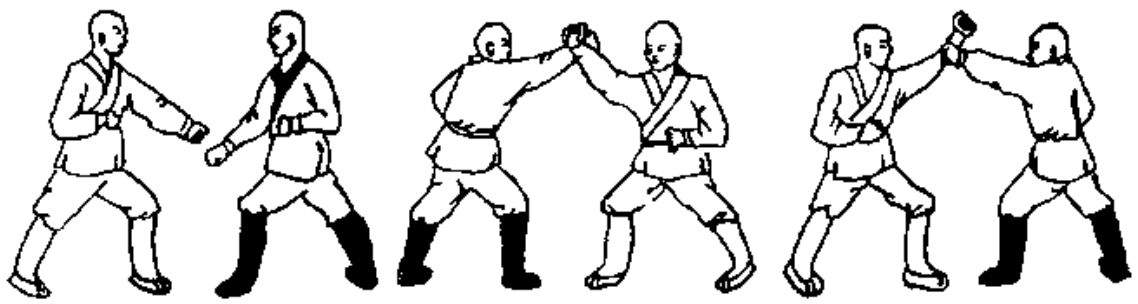

武 Cyberhwoon.com

Shaolin Erlu Liuhe Quan : Second way of Six Harmonies Boxing from Shaolin (2 ppl set)

二路少林六合拳

This article comes from CyberKwoon.com
<http://www.cyberkwoon.com>

Small Prints

1. You may copy and distribute verbatim copies of the file as you receive it, in any medium, provided that you respect and keep intact this notice.
2. You may not charge any fee for distributing this file.
3. You may include part of this file into one of your original work, provided that contents from this file should be less than half of the total content of your work AND a note indicates the origin of this content [http://www.cyberkwoon.com] AND a copy of your work is send to CyberKwoon.com.