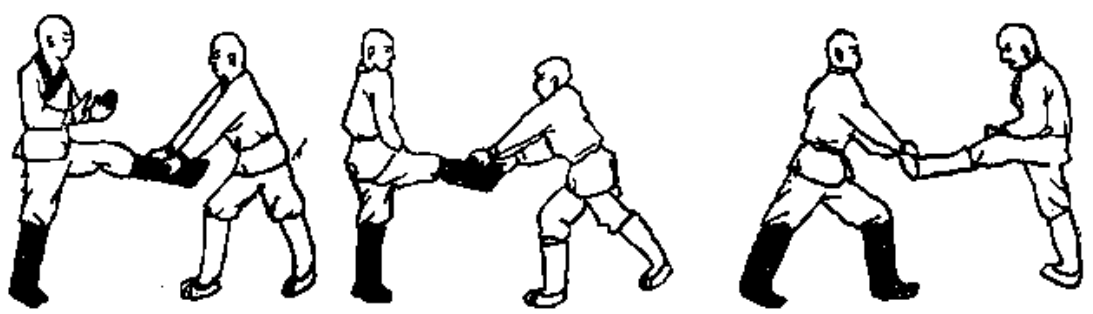

武 Cyberhwoon.com

Shaolin Erlu Liuhe Quan : Second way of Six Harmonies Boxing from Shaolin (2 ppl set)

二路少林六合拳

This article comes from CyberKwoon.com
<http://www.cyberkwoon.com>

Small Prints

1. You may copy and distribute verbatim copies of the file as you receive it, in any medium, provided that you respect and keep intact this notice.
2. You may not charge any fee for distributing this file.
3. You may include part of this file into one of your original work, provided that contents from this file should be less than half of the total content of your work AND a note indicates the origin of this content [http://www.cyberkwoon.com] AND a copy of your work is send to CyberKwoon.com.